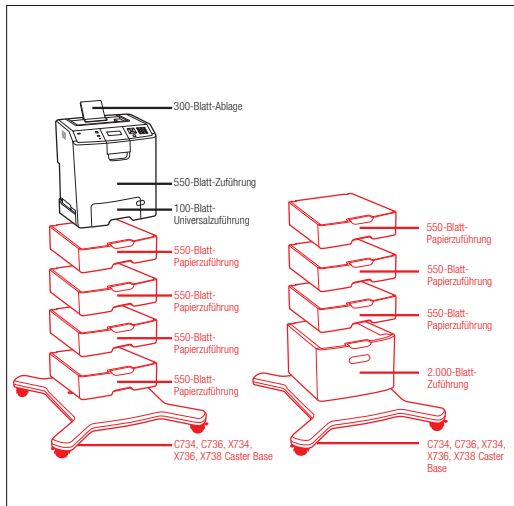

Lexmark C736n

Part #	Model
0025A0460	Lexmark C736n
Part #	Tonerkassetten
0C736H1KG	C736, X736, X738 Black High Yield Return Program Toner Cartridge
0C734A1KG	C734, C736, X734, X736, X738 Black Return Program Toner Cartridge
0C736H1CG	C736, X736, X738 Rückgabe-Druckkassette mit hoher Kapazität Cyan
0C734A1CG	C734, C736, X734, X736, X738 Rückgabe-Tonerkassette Cyan
0C736H1MG	C736, X736, X738 Magenta High Yield Return Program Toner Cartridge
0C734A1MG	C734, C736, X734, X736, X738 Rückgabe-Tonerkassette Gelb
0C736H1YG	C736, X736, X738 Rückgabe-Druckkassette mit hoher Kapazität Gelb
0C734A1YG	C734, C736, X734, X736, X738 Rückgabe-Tonerkassette Schwarz
0C736H2KG	C736, X736, X738 Tonerkassette mit hoher Kapazität Schwarz
0C734A2KG	C734, C736, X734, X736, X738 Tonerkassette Schwarz
0C736H2CG	C736, X736, X738 Tonerkassette mit hoher Kapazität Cyan
0C734A2CG	C734, C736, X734, X736, X738 Tonerkassette Cyan
0C736H2MG	C736, X736, X738 Druckkassette mit hoher Kapazität Magenta
0C734A2MG	C734, C736, X734, X736, X738 Tonerkassette Magenta
0C736H2YG	C736, X736, X738 Tonerkassette mit hoher Kapazität Gelb
0C734A2YG	C734, C736, X734, X736, X738 Tonerkassette Gelb
0C734X77G	Resttonerbehälter
0C734X20G	C734, C736, X734, X736, X738 Fotoleiter
0C734X24G	C734, C736, X734, X736, X738 Fotoleiter, Vierer-Pack
Part #	Papier & Medien
0012A5951	Glossy-Papier DIN A4 (200 Blatt)
0012A5950	Glossy-Papier, Letter (200 Blatt)
0012A8241	Transparentfolien DIN A4 (50 Blatt)
Part #	Papierzuführungen / -ablagen
0027S2100	C734, C736, X734e, X736e, X738e 550-Blatt-Zuführung
0027S2190	4,8 Zoll (12,2 cm) Spacer
0027S2400	2000-Sheet High Capacity Feeder
0027S2650	C734, C736, X734e, X736e, X738e 550-Sheet Specialty Media Drawer
Part #	Möbel
0016M1210	C734, C736, X734, X736, X738 Caster Base
Part #	Speicheroptionen
001025041	256MB DDR2-DRAM

001025042	512MB DDR2-DRAM
001025043	1024MB DDR2-DRAM
0014F0245	256MB Flash Card
0014F0102	80plus-GB-Festplatte

Part #	Anwendungslösungen
0030G0829	Lexmark PrintCrypton Card
0025C0434	C734, C736 Karte für IPDS/SCS/TNe
0025C0433	C734, C736 Forms and Bar Code Card

Part #	Anschlußmöglichkeiten
0014F0037	MarkNet N8120 Gigabit Ethernet Printserver
0014F0042	MarkNet N8130 Fiber Ethernet 100BaseFX, 10BaseFL Print
0014F0045	MarkNet N8150 802.11b/g/n Wireless Printserver
0014T0155	N4050e, externer Printserver Wireless LAN 802.11g auf USB
0014T0220	N7020e, ext. Printserver Gigabit Ethernet, 4 x USB
001021294	USB-Drucker, 2 m
0014F0000	Parallele 1284-B-Schnittstellenkarte
001021231	Paralleles Drucker, bidirektional, 3 m
0014F0100	Serielle RS-232C-Schnittstellenkarte